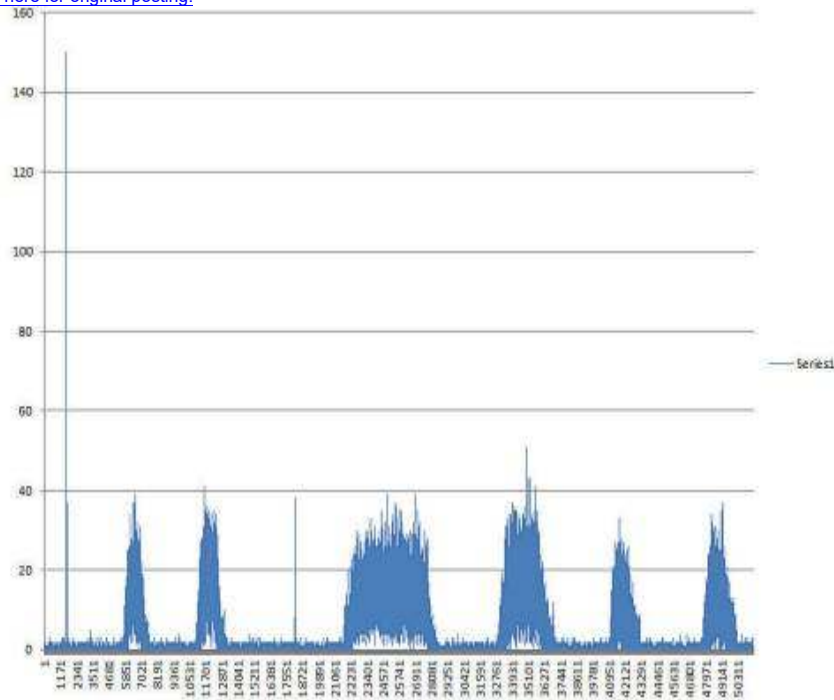

Count Per Second Reading
[See here for original posting.](#)