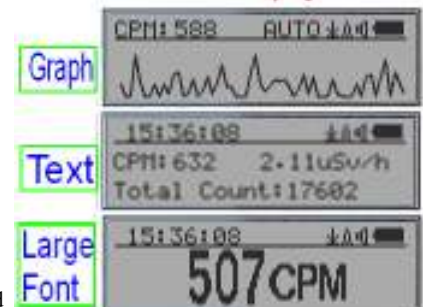

Three Real-Time Display Modes