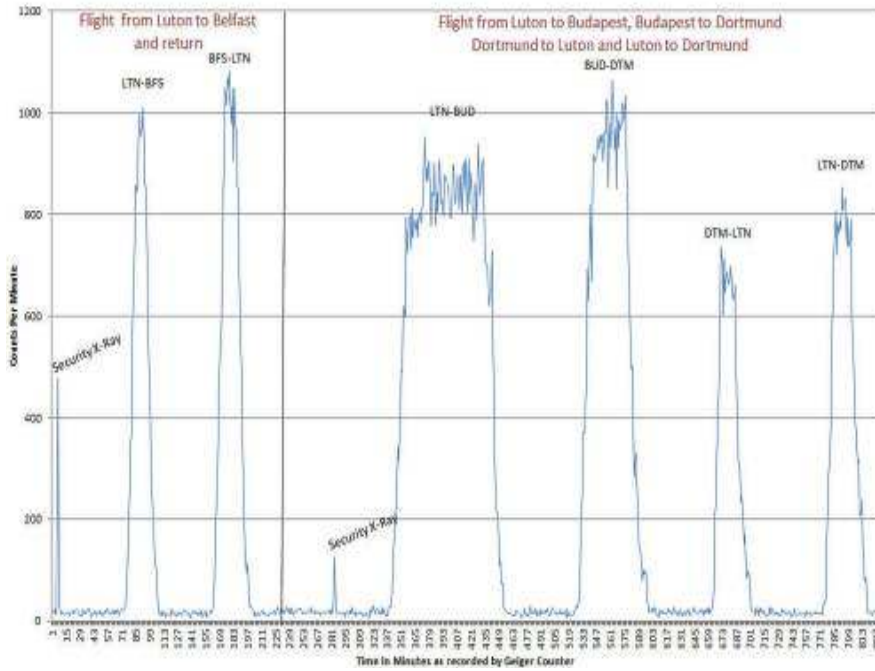

GQ data viewer software screen shot:

A Recorded History Data Example, CPM(Count Per Minute) Reading on airplane
[See here for original posting.](#)

Radiation Data Measured by GMC-300 Geiger Counter Over Two Days of Flying